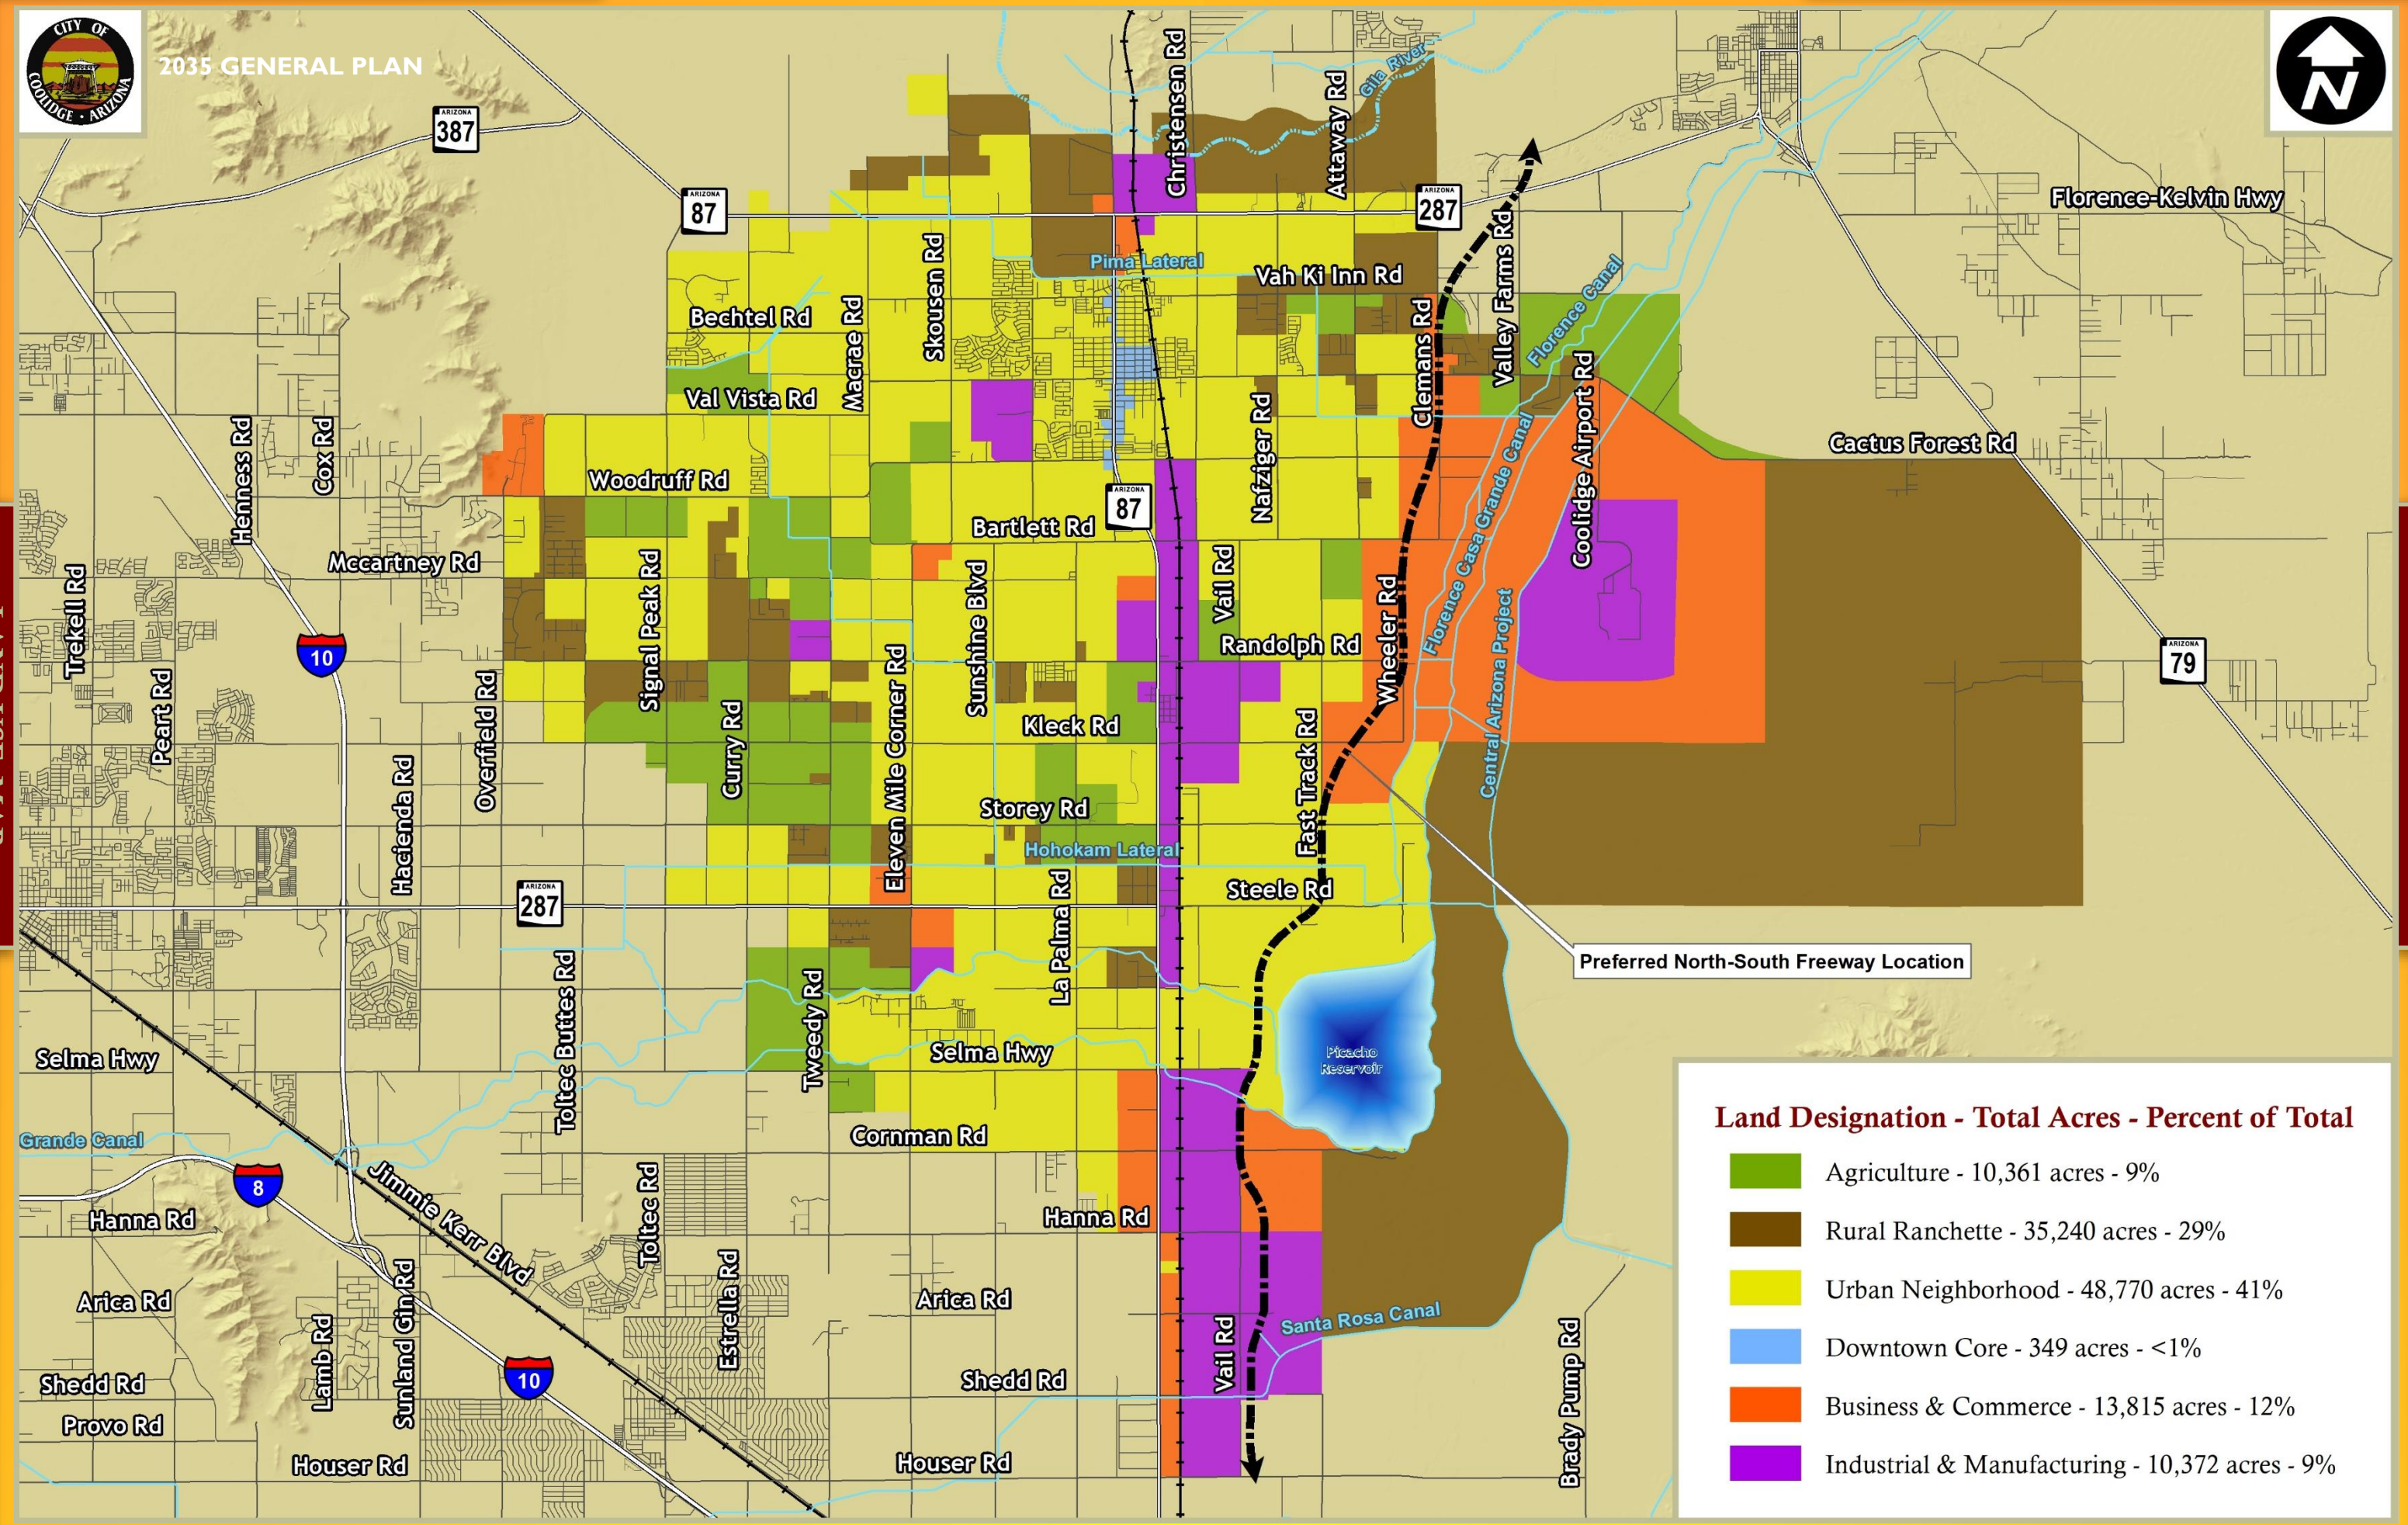

LAND USE MAP

LAND USE MAP

Land Designation - Total Acres - Percent of Total

	Agriculture - 10,361 acres - 9%
	Rural Ranchette - 35,240 acres - 29%
	Urban Neighborhood - 48,770 acres - 41%
	Downtown Core - 349 acres - <1%
	Business & Commerce - 13,815 acres - 12%
	Industrial & Manufacturing - 10,372 acres - 9%

Figure 2.1: City of Coolidge, Land Use Policy Map