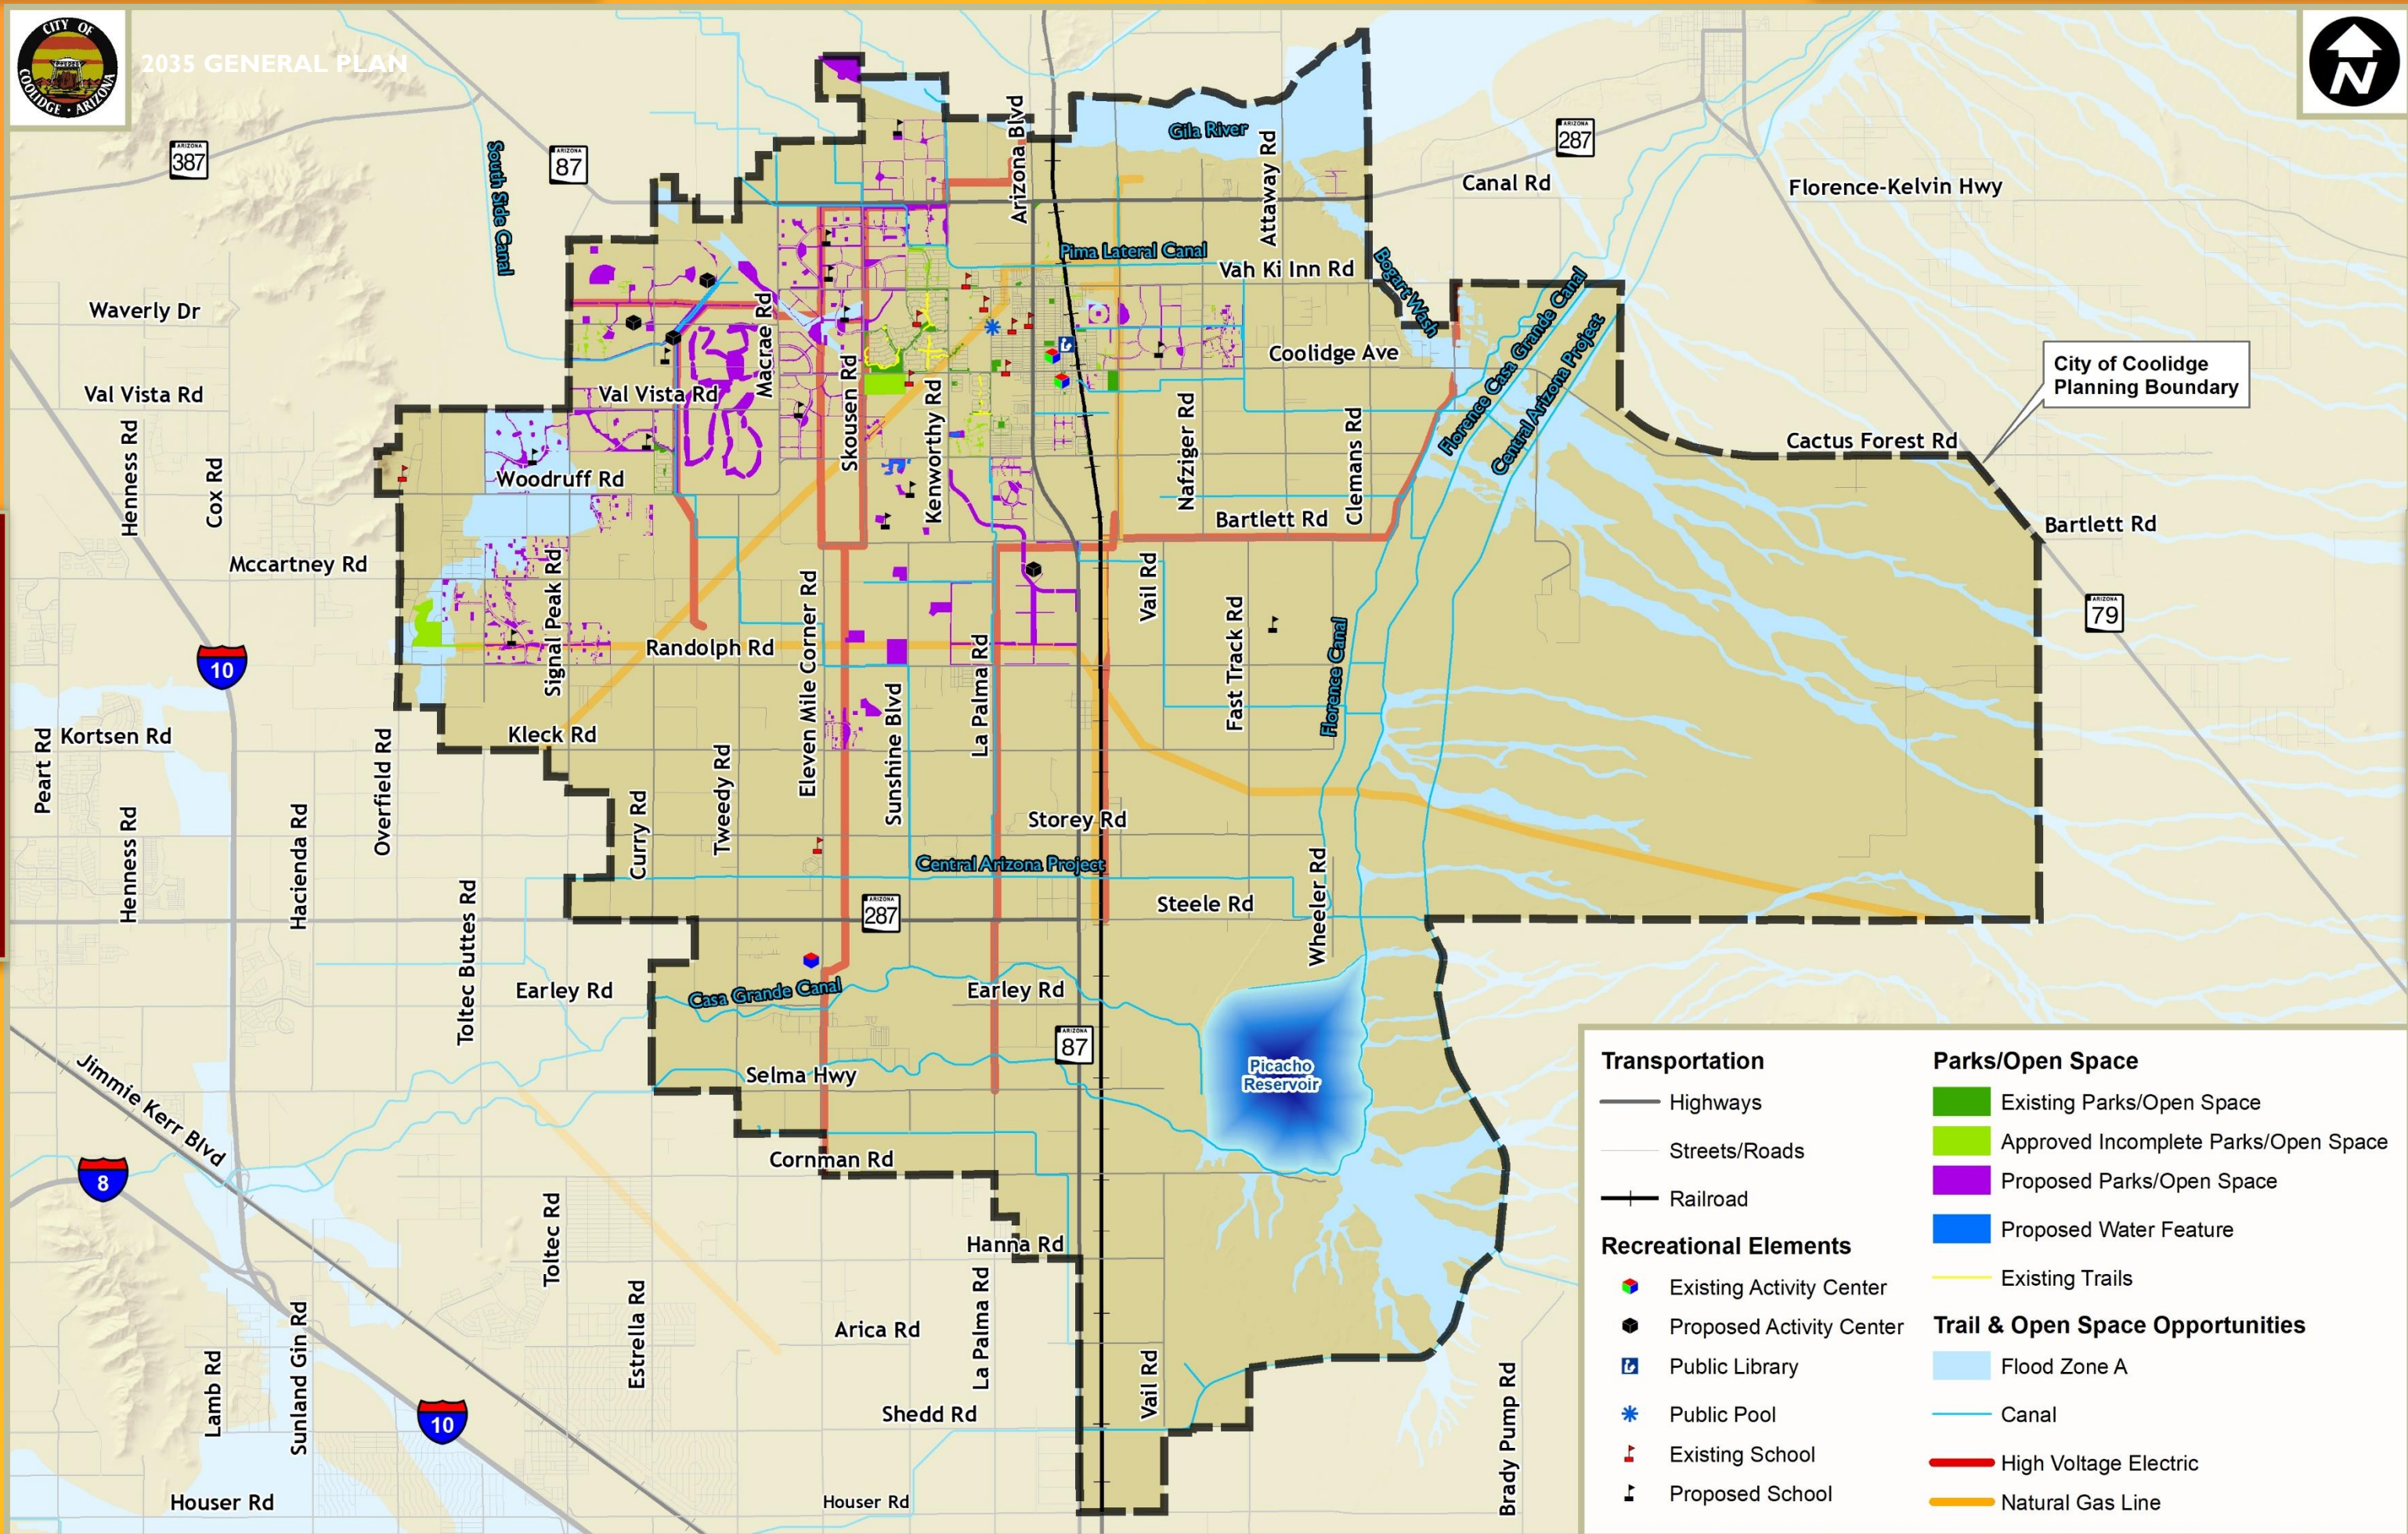

OPEN SPACE MAP

OPEN SPACE MAP

Transportation		Parks/Open Space	
	Highways		Existing Parks/Open Space
	Streets/Roads		Approved Incomplete Parks/Open Space
	Railroad		Proposed Parks/Open Space
	Existing Activity Center		Proposed Water Feature
	Proposed Activity Center		Existing Trails
	Public Library		Flood Zone A
	Public Pool		Canal
	Existing School		High Voltage Electric
	Proposed School		Natural Gas Line
			<b>Trail &amp; Open Space Opportunities</b>

Figure 4.1: City of Coolidge, Existing & Approved Open Space